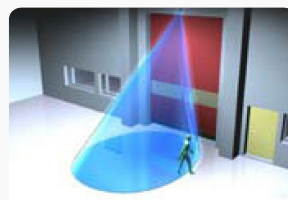

The right solution for industrial plants looking for high performance in high traffic, variable and extreme weather conditions.

iCat® High Speed PVC Door

"RSA iCat Fast PVC Door provides superior efficiency in your production facilities compared to its competitors by minimizing cumbersome operation, time wastage, unwanted air currents, energy losses, dust pollution and hygiene problems with its performance of opening and closing hundreds of times a day."

- Custom-designed control panel with speed drive provides ease of use.
- Gearmotor and brake system are specially developed for very intensive use.
- Switch system provides sensitivity at door opening/closing points.
- Prismatic safety photocell system minimizes the risk of impact when the door is in motion.

Reliable Alternative for Clean Rooms

With its feature of minimizing the permeability between the two environments, it is a reliable alternative to Hermetic Doors as a Clean Room door.

Control panel with Speed Drive

iCat Fast PVC Door provides a smooth stop at opening and closing with its specially designed control panel speed drive (inverter) and produces solutions suitable for your needs with adjustable speed.

State of the Art Industrial Door Radar